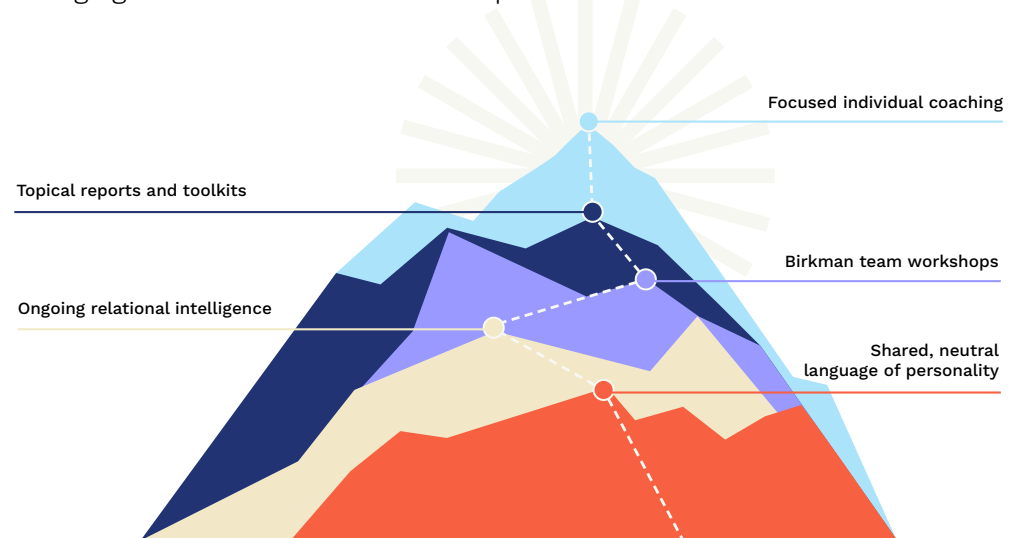

Development Experiences

Workshops and coaching sessions delivered by a Birkman Certified Professional create meaningful interactions, shared experiences, and life-changing conversations that have the power to transform leaders and teams.